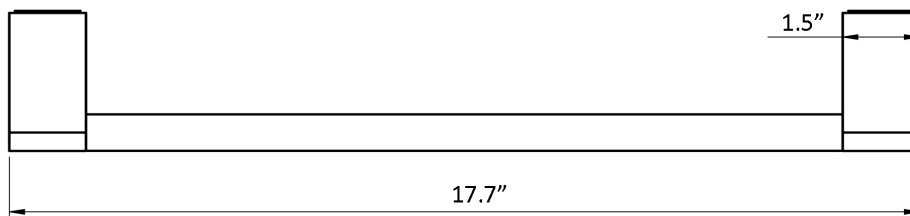

Features

- Towel Bar
- Polished Chrome Finish
- Solid Brass Base
- Includes Mounting Hardware

Ice WSBC 29010 CR

SKU# | Option:

- Ice WSBC 29010 CR | Polished Chrome

Finishes

 CR Polished Chrome

<p>Collection Ice</p>	<p>Model Ice WSBC 29010</p>	<p>Dimensions Metric <i>1 inch = 2.54 cm</i> <i>1 inch = 25.4 mm</i></p>	 <p>1051 Lea Drive - Collegeville, PA 19426 Tel. 215 513 9400 - Fax 610 831 0215 www.ws bathcollections.com - info@ws bathcollectins.com</p>
----------------------------------	--	--	---

Product Specs Sheets

Collection
Keg

Model |
Keg WSBC 4; 232

Dimensions Metric
1 inch = 2.54 cm
1 inch = 25.4 mm

WS[®]
BATH
COLLECTIONS

1051 Lea Drive - Collegeville, PA 19426
Tel. 215 513 9400 - Fax 610 831 0215
www.ws bathcollections.com - info@ws bathcollections.com