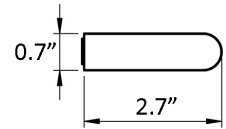

Features

- Towel Bar
- Polished Chrome Finish
- Solid Brass Base
- Includes Mounting Hardware

Ice WSBC 29010 CR

SKU# | Option:

- Ice WSBC 29010 CR | Polished Chrome

Finishes

 CR Polished Chrome

<p>Collection Ice</p>	<p>Model Ice WSBC 29010</p>	<p>Dimensions Metric <i>1 inch = 2.54 cm</i> <i>1 inch = 25.4 mm</i></p>	 <p>1051 Lea Drive - Collegeville, PA 19426 Tel. 215 513 9400 - Fax 610 831 0215 www.ws bathcollections.com - info@ws bathcollectins.com</p>
----------------------------------	--	--	---

Product Specs Sheets

Collection
Keg

Model |
Keg WSBC 4; 232

Dimensions Metric
1 inch = 2.54 cm
1 inch = 25.4 mm

WS[®]
BATH
COLLECTIONS

1051 Lea Drive - Collegeville, PA 19426
Tel. 215 513 9400 - Fax 610 831 0215
www.ws bathcollections.com - info@ws bathcollections.com