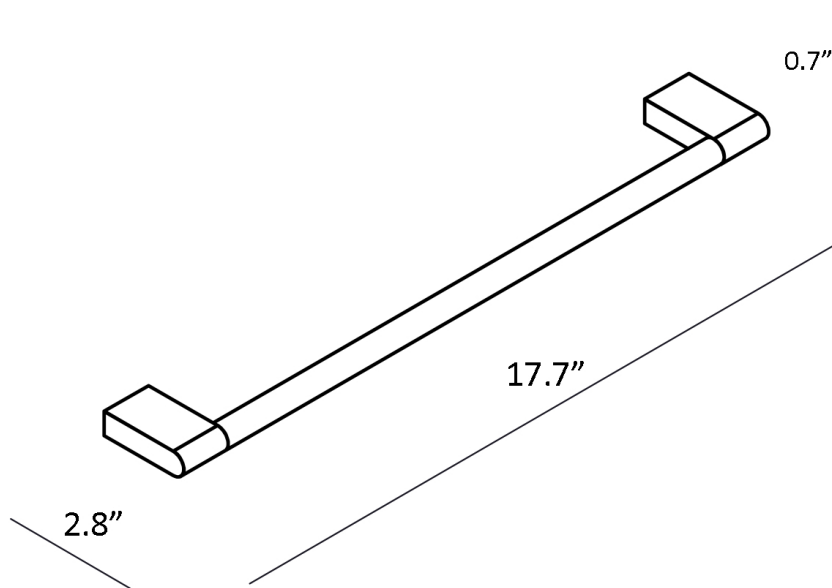

Features

- Towel Bar
- Polished Chrome Finish
- Solid Brass Base
- Includes Mounting Hardware

Ice WSBC 29010 CR

SKU# | Option:

- Ice WSBC 29010 CR | Polished Chrome

Finishes

 CR Polished Chrome

<p>Collection Ice</p>	<p>Model Ice WSBC 29010</p>	<p>Dimensions Metric <i>1 inch = 2.54 cm</i> <i>1 inch = 25.4 mm</i></p>	 <p>1051 Lea Drive - Collegeville, PA 19426 Tel. 215 513 9400 - Fax 610 831 0215 www.ws bathcollections.com - info@ws bathcollectins.com</p>
----------------------------------	--	--	---

Product Specs Sheets

Collection
Keg

Model |
Keg WSBC 4; 232

Dimensions Metric
1 inch = 2.54 cm
1 inch = 25.4 mm

WS[®]
BATH
COLLECTIONS

1051 Lea Drive - Collegeville, PA 19426
Tel. 215 513 9400 - Fax 610 831 0215
www.ws bathcollections.com - info@ws bathcollections.com